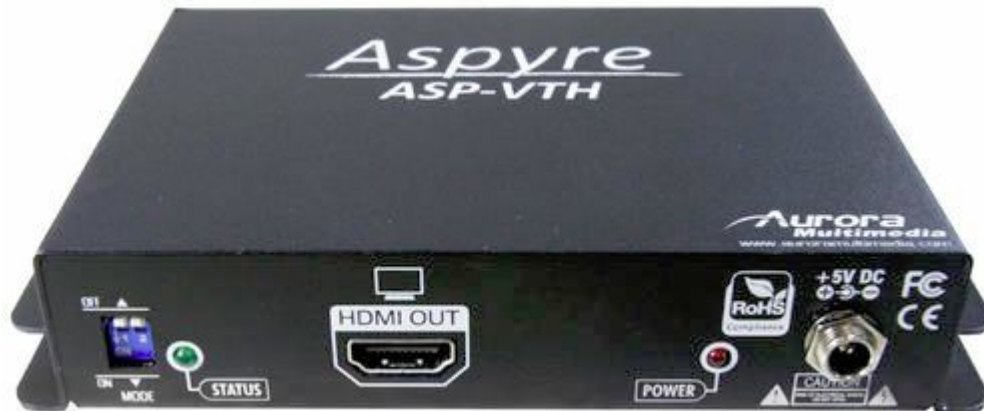

ASP-VTH

ASP-VTH offers an easy and instant approach for converting analog PC video (VGA) with either digital audio (S/PDIF) or analog stereo audio to digital HDMI. With this module, VGA based devices such as PC with S/PDIF or analog stereo audio can readily connect to your HDMI TV. With such a convenience, presentations, demonstrations, or digital signage become easier and more cost effective.

Video Output	
Bandwidth	165MHz [4.95Gbps]
Resolution	Up to single link: 1080p60, WUXGA [1920x1200@60Hz], UXGA
Connectors	Type A [19-pin female], DVI-I [29-pin female digital only], HD-15 [15-pin D-sub female], Coaxial S/PDIF digital audio [PCM 48kHz], Analog stereo audio
Power	
Power Supply	5V 2A DC Power
Consumption	4 Watts
Physical	
Dimensions	126 x 102 x 25mm [5" x 4" x 1"]
Weight	345g [12oz]