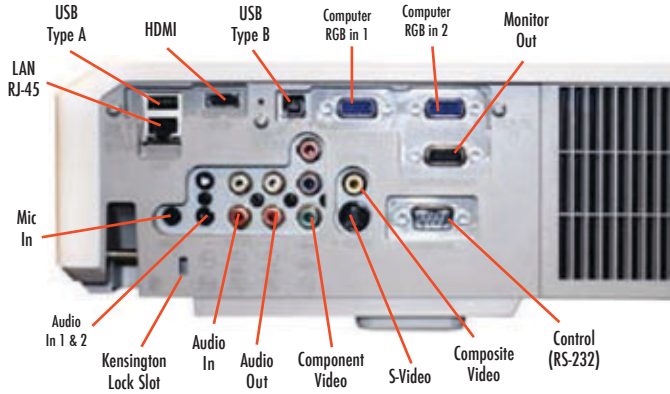

Connections

Key features:

- XGA (1024 x 768) resolution
- 4000 ANSI lumens of brightness
- HDMI input
- Easy maintenance in ceiling mount with lamp access on top & 5000 hour filter with front access
- Monitor loophrough & remote mouse control
- Microphone Input with amplifier
- PC less operation vis USB memory device
- 2000:1 Contrast
- Audio passthrough for sound when projector is off
- 16 Watt audio output
- 3000/6000 hour lamp life
- Lock slot, security bar and transition detector
- Five Year Warranty and One Year Peace of Mind Service