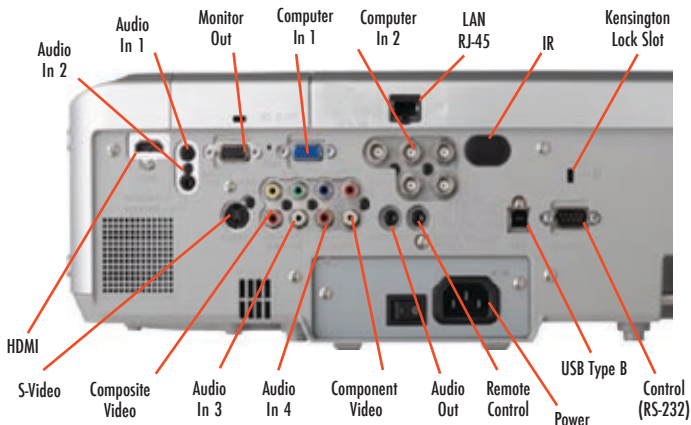

### Manual Horizontal and Vertical Lens Shift for Perfect Image Alignment

THE ALL NEW

## FEATURES

- WUXGA (1920 x 1200) resolution
- 4200 ANSI lumens of brightness
- Full 1080p HDTV display and HDMI port.
- Network Capability, RJ-45, connection
- Perfect Fit using simple corner adjustments
- Easy lamp access on top & filter access on side
- Monitor loophthrough & remote mouse control
- Versatile mounting distance with 2X zoom
- Audio pass-through when projector is off
- Horizontal & vertical lens shift
- Kensington lock slot & security bar
- Five Year Warranty and One Year Peace of Mind Service