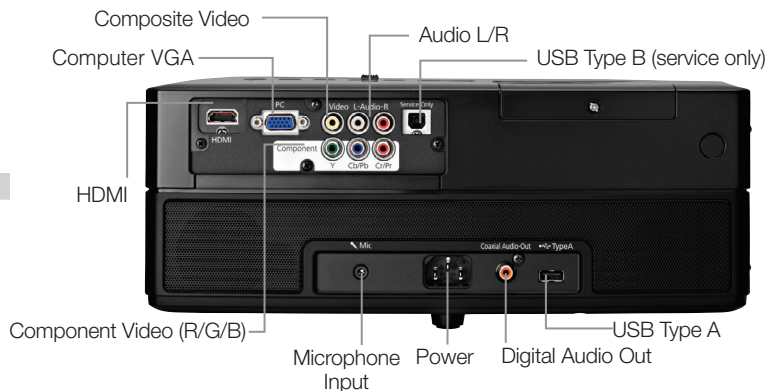

Epson MovieMate® 62

Projector, DVD and Music Player Combo

The On-the-go, Instant Home Cinema.

- Enjoy larger-than-life entertainment — widescreen, 540p resolution for images up to twelve times larger than on a 40", widescreen TV
- Enhanced image quality — new DVD module chip delivers incredible picture quality
- Brilliant, blockbuster movies — built-in, progressive-scan DVD player
- Just plug, load and play — easy setup; includes 1.35x digital zoom, manual focus and auto keystone correction (+/- 30 degrees)
- Super bright, even in well-lit rooms — 2000 lumens color light output, 2000 lumens white light output¹
- Take the show on the road — built-in handle and carrying case included
- Share all the action with great sound — two built-in, 10 W Dolby® Digital speakers with Digital DTS® Surround
- Enjoy every detail with colors that pop off the screen — 3LCD, 3-chip technology and dynamic contrast ratio up to 3000:1
- Use with popular electronic devices — Apple® iPod®, Nintendo® Wii™, Sony® Playstation® 3 and Microsoft® Xbox 360® compatible
- Energy-efficient E-TORL® lamp — 200 W lamp lasts up to 5000 hours²
- Rest easy with outstanding support — two-year limited warranty; shipped via two-business-day delivery

Specifications

Projection System
3LCD, 3-chip technology
Poly-silicon TFT active matrix

Resolution
Native 540p (960 x 540)

Aspect Ratio
Native 16:9 widescreen (4:3 resize)
Compatible with 4:3 and 2.35:1 video formats with Normal, Full or Zoom Modes

Lumens¹
2000 lumens color light output
2000 lumens white light output (ISO 21118)

Contrast Ratio
Up to 3000:1

5 Color Modes
Dynamic, Livingroom, Theater, Game, Auto

Built-in Speakers
Integrated 10 W stereo speakers

Terminal Inputs
1 RCA (composite)
1 RCA (component)
2 RCA (audio L/R) stereo
1 VGA D-sub 15 pin (computer input)
USB Type A
USB Type B (service only)
HDMI
Mic input

Terminal Outputs
1 headphone stereo jack
1 digital coaxial audio out