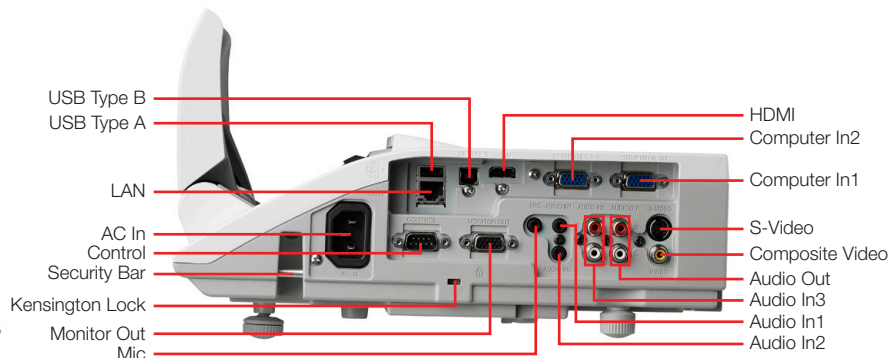

Available at: **NETWORK Spectrum**

Call: 301-733-0657

Email: sales@networkspectrum.com

Other products available at:

www.networkspectrum.com/gsaschedule/