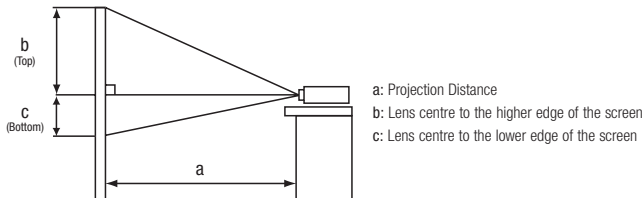

Image Size 4:3				
Screen Size (Diagonal)	Projection Distance (a)		Screen Height (cm)	
	min. (m)	max. (m)	b (top)	c (bottom)
40" (1.0)	1.2	1.4	55.0	6.0
60" (1.5)	1.8	2.2	82.0	9.0
100" (2.5)	3.0	3.7	137.0	15.0
150" (3.8)	4.6	5.5	206.0	23.0
200" (5.1)	6.1	7.4	274.0	30.0
300" (7.6)	9.2	11.1	411.0	46.0
350" (8.9)	10.8	13.0	480.0	53.0

Image Size 16:9				
Screen Size (Diagonal)	Projection Distance (a)		Screen Height (cm)	
	min. (m)	max. (m)	b (top)	c (bottom)
40" (1.0)	1.3	1.6	51.0	-2.0
60" (1.5)	2.0	2.4	77.0	-2.0
100" (2.5)	3.3	4.0	129.0	-4.0
150" (3.8)	5.0	6.0	193.0	-6.0
200" (5.1)	6.7	8.0	257.0	-8.0
300" (7.6)	10.0	12.1	386.0	-12.0
350" (8.9)	11.7	14.1	450.0	-15.0