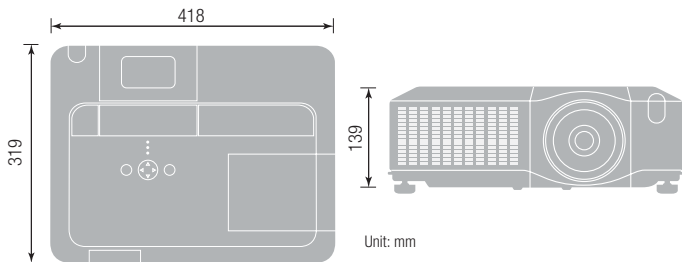

Image Size 4:3				
Screen Size (Diagonal)	Projection Distance (a)		Screen Height (cm)	
	min. (m)	max. (m)	b (top)	c (bottom)
40" (1.0)	1.2	1.4	55.0	6.0
60" (1.5)	1.8	2.2	82.0	9.0
100" (2.5)	3.0	3.7	137.0	15.0
150" (3.8)	4.6	5.5	206.0	23.0
200" (5.1)	6.1	7.4	274.0	30.0
300" (7.6)	9.2	11.1	411.0	46.0
350" (8.9)	10.8	13.0	480.0	53.0

Image Size 16:9				
Screen Size (Diagonal)	Projection Distance (a)		Screen Height (cm)	
	min. (m)	max. (m)	b (top)	c (bottom)
40" (1.0)	1.3	1.6	51.0	-2.0
60" (1.5)	2.0	2.4	77.0	-2.0
100" (2.5)	3.3	4.0	129.0	-4.0
150" (3.8)	5.0	6.0	193.0	-6.0
200" (5.1)	6.7	8.0	257.0	-8.0
300" (7.6)	10.0	12.1	386.0	-12.0
350" (8.9)	11.7	14.1	450.0	-15.0

POWER

Power supply	100-120V/220-240V, auto switching
Power consumption	460W

PHYSICAL

Dimensions (W x H x D)	418 x 139 x 319mm (excluding feet and extrusions)
Weight	7.1Kg
Noise level	35dB (Normal Mode)/29dB (Eco Mode)
Air filter	Hybrid