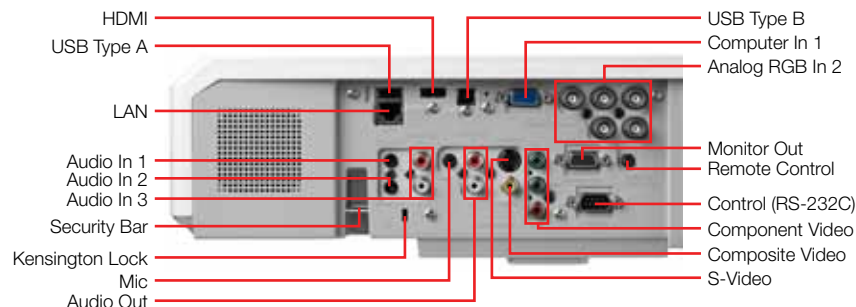

## Key Features

- 5,000 ANSI Lumens
- Native XGA
- 2000:1 Contrast Ratio
- Hybrid 5,000 Hour Filter\*
- Throw Ratio 1.8 -3.0 @ 60" Screen
- 1.7X Zoom Lens
- Perfect Fit 4 corners 4 sides
- Horizontal/Vertical Lens Shift
- HDMI (HDCP)/Component/Composite/S-Video
- BNC/RGB In/RGB Out
- Microphone Input with Amplifier
- Network Control, Maintenance and Security
- Network Bridge RS-232 Control
- USB Connection to Computer
- PC-Less Presentation
- Network Messenger
- Present Content via LAN
- .5 Watt Power Saving Mode
- 16W Speaker Output
- Standby Audio
- Template Function
- Easily Stackable for 2X Light Output
- 29dB (Eco Mode)
- Auto Eco Mode

Aspect Ratio 4:3

Screen Size*		Throw Distance*	
Diagonal*	Width*	Min*	Max*
30	24	35	58
60	48	71	118
80	64	95	158
100	80	119	198
120	96	143	238
150	120	180	298
200	160	240	398
300	240	361	597

Throw Ratio: 1.5 - 2.5:1 (distance : width)  
\*Measured in inches