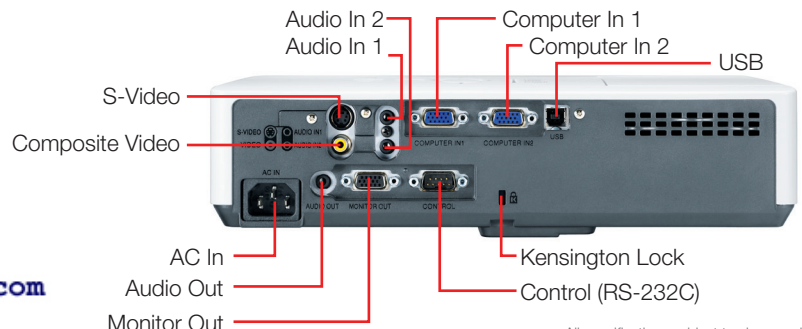

Available at: **NETWORK Spectrum®**

Call: 301-733-0657

Email: sales@networkspectrum.com

Other products available at:

www.networkspectrum.com/gschedule/

All specifications subject to change without notice.
3LCD and the 3LCD logo are registered trademarks of the Seiko Epson Corporation.
©2010 Hitachi America, Ltd. All Rights Reserved.