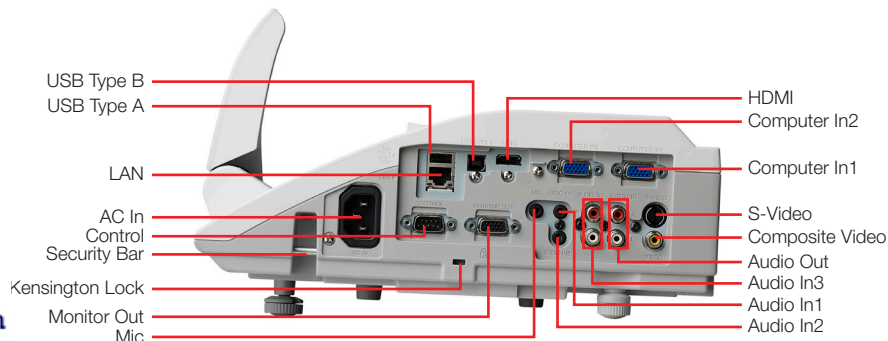

Available at: **NETWORK Spectrum**

Call: 301-733-0657

Email: sales@networkspectrum.com

Other products available at:

www.networkspectrum.com/gsaschedule/