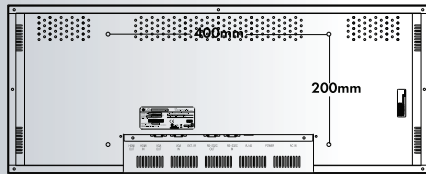

M3801SCBN 38" CLASS (38.1" DIAGONAL)

M2901SCBN 29" CLASS (29.1" DIAGONAL)

DIMENSIONS

M3801SCBN

M2901SCBN

Rear Jack Pack Panel

SPECIFICATIONS

PANEL

LCD Panel Type	38" (M3801SCBN) 29" (M2901SCBN)
Display Area	38.1" diagonal (M3801SCBN) 29.1" diagonal (M2901SCBN)
Aspect Ratio	16:4 (38") 17:6 (29")
Native Resolution	1920 x 502 (HD) (38") 1366 x 480 (HD) (29")
Super IPS Panel	Yes
Brightness	420cd/m²
Contrast Ratio	1,400:1 (38"), 1,200:1 (29")
Viewing Angle(H x V)	178° / 178°
Color Depth	1.06 Billion (38"), 16.7 Million (29")
Response Time	5 ms (G to G) (38"), 8 ms (G to G) (29")
Surface Treatment	Hard Coating (3H) Haze 10%
MTBF	50,000 Hr., Landscape

VIDEO

Max Input Resolution	1920 x 1080@ 60Hz (RGB, HDMI/DVI) (38") 1360 x 768@ 60Hz (RGB, HDMI/DVI) (29")
Recommended Resolution	1920 x 502 @ 60Hz (RGB, HDMI/DVI) (38") 1360 x 480 @ 60Hz (RGB, HDMI/DVI) (29")
H-Scanning Frequency	28~70kHz (RGB, HDMI/DVI)
V-Scanning Frequency	57~63Hz (RGB, HDMI/DVI)
Pixel Frequency	25.0MHz ~ 140.0MHz (RGB, HDMI/DVI)
Sync Compatibility	Separate/Digital
Video Input	RGB, HDMI/DVI
Color temperature	User/Cool/Normal/Warm

REAR INPUTS

PC Input via 15-Pin Sub "D"	1/1
HDTV Formats	480i/480p/576i/576p/720p/1080i/1080p
PC Formats	Auto Scaling to HD
HDMI/DVI with HDCP	Yes
RS-232C Input/Output	1/1, Female-to-Female Crossed Type
RJ-45	Yes
Discrete IR Input	Yes

SPECIAL FEATURES

Source Selection	Digital (HDMI/DVI)/Analog (RGB)
Display Control	ezNet Manager, RS-232C
[RS-232C & Network, ezNet Manager]	
Brightness/Contrast	Yes
Color	Cool/Normal/Warm User Control (R/G/B)
Position	H/V
Tracking	Auto / Clock / Phase
Set-up	Language (English)
Time	Clock Hour/Clock Minute/Week Day/On/off Timer/Sleep Time/Auto Sleep/Power Saving

SLEEP TIMER