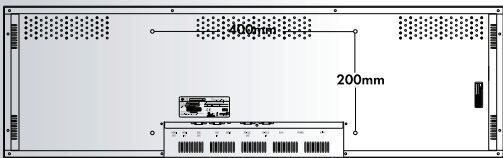

M3801SCBN 38" CLASS (38.1" DIAGONAL)

M2901SCBN 29" CLASS (29.1" DIAGONAL)

DIMENSIONS

M3801SCBN