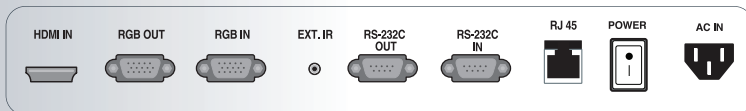

3-YEAR LIMITED WARRANTY
(parts/labor)

M3801SCBN 38" CLASS (38.1" DIAGONAL)

M2901SCBN 29" CLASS (29.1" DIAGONAL)

DIMENSIONS

M3801SCBN

M2901SCBN

Rear Jack Pack Panel

SPECIFICATIONS