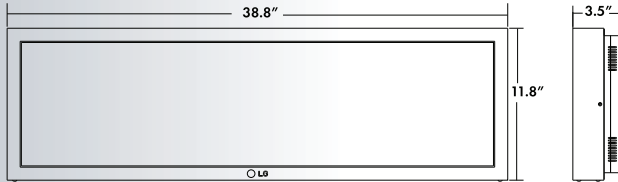

M3801SCBN 38" CLASS (38.1" DIAGONAL)

M2901SCBN 29" CLASS (29.1" DIAGONAL)

DIMENSIONS

M3801SCBN