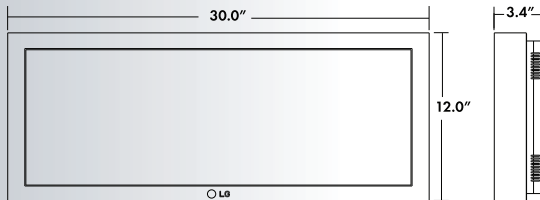

3-YEAR LIMITED WARRANTY
(parts/labor)

M3801SCBN 38" CLASS (38.1" DIAGONAL)

M2901SCBN 29" CLASS (29.1" DIAGONAL)

DIMENSIONS

M3801SCBN

M2901SCBN

Rear Jack Pack Panel

SPECIFICATIONS

PANEL

LCD Panel Type	38" (M3801SCBN) 29" (M2901SCBN)
Display Area	38.1" diagonal (M3801SCBN) 29.1" diagonal (M2901SCBN)
Aspect Ratio	16:4 (38") 17:6 (29")
Native Resolution	1920 x 502 (HD) (38") 1366 x 480 (HD) (29")
Super IPS Panel	Yes
Brightness	420cd/m ²
Contrast Ratio	1,400:1 (38"), 1,200:1 (29")
Viewing Angle(H x V)	178° / 178°
Color Depth	1.06 Billion (38"), 16.7 Million (29")
Response Time	5 ms (G to G) (38"), 8 ms (G to G) (29")
Surface Treatment	Hard Coating (3H) Haze 10%
MTBF	50,000 Hr., Landscape