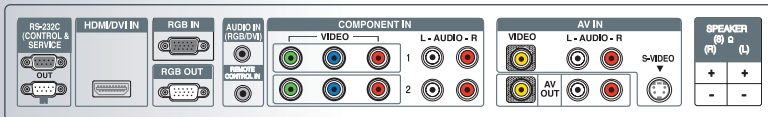

Rear Jack Pack Panel

SPECIFICATIONS

LCD Panel Type	65"
Display Area	64.5"
Aspect Ratio	16:9
Native Resolution	1920 x 1080 (Full HD)
Pixels (H x V x 3)	6,220,800
Brightness	700 cd/m²
Contrast Ratio	2,000:1, 5,000:1 (DCR)
Viewing Angle (H x V)	178° x 178°
Color Depth	1.07 Billion
Response Time	8ms(G to G)
Surface Treatment	HCLR, Hard Coating (3H)
MTBF (approx.)	50,000 Hr. (typ.) in Portrait & Landscaping modes
VIDEO	
Max Input Resolution	1920 x 1080 @ 60Hz (RGB, HDMI/DVI)
Recommended Resolution	1920 x 1080 @ 60Hz (RGB, HDMI/DVI)
H-Scanning Frequency	30 ~ 83 kHz (RGB, HDMI/DVI)
V-Scanning Frequency	56 ~ 75 Hz (RGB), 60Hz (HDMI/DVI)
Pixel Frequency	148.5 MHz (RGB, HDMI/DVI)
Sync Compatibility	Separate / Composite / Digital
Video Input	RGB HDMI / DVI
Picture Mode	Vivid / Standard / Cinema / Sports / Game / User 1 / User 2
Color Temperature	Warm / Medium / Cool / User

REAR INPUTS

Component Video	1 Hi-Res
PC Input via 15-Pin Sub "D"	1 in / 1 out
Composite Video	1 In / 1 out
Audio Output	1
Audio Inputs	2 Plus PC Sound
HDTV Formats	Component: 720p / 1080i / 1080P HDMI: 720p / 1080i / 1080P
PC Formats	Auto Scaling to Full HD
HDMI/DVI with HDCP	1
RS-232C	1 in / 1 out, Female-to-Female Crossed Type
RJ-45	No
S-Video	1(S-Video has a priority but there is no input mode)
Audio Jack Built-In (No Amp)	Yes
Discrete IR Input	Yes
External Speaker Out	Yes

AUDIO

Auto Volume	Yes
Balance	Yes
Audio Power	20W (10W x 2)
Speaker On/Off	Yes
Sound Mode	Clear Voice / Standard / Music / Cinema / Sports / Game / User

SPECIAL FEATURES

Advanced Picture In Picture	No
New Temperature Sensor	Yes
New Split Zoom (Self Video Wall, Max 5 x 5)	Yes, supports natural mode
Image Zoom	No
Source Selection	Digital(HDMI/DVI) / Analog (RGB)/ Component / AV
Display Control (RS-232C & Network, ez-Net Manager)	Single/Group WAN control, Scheduling Instant Messaging Self Diagnosis(Temp, FAN, Lamp) Alarm Service through mailing Easy Tile mode setup S/W upgrade via Network
Brightness/Contrast	Yes
Color	Warm/Medium/Cool/User Control (R/G/B)
Position	H / V
Tracking	Auto / Clock / Phase
Language	English/French/Spanish/Italian/German/Portugese/Korean/Japanese/Chinese/Russian
ISM Method	Normal/White Wash/Orbiter/Inversion/Dot Wash
Advanced	Gamma/Film mode/Black level/Noise Reduction
Time	Clock / On/off time/Auto sleep/Power on Delay
Information Display	Serial Number, SET ID, MNT S/W Version, LAN S/W Version

Mute	Yes
Sleep Timer	Yes
Auto Power/Source Memory	Yes
Key Lock	Yes
DPM Select	Yes

CABINET

Color	Black
Bezel Width	49 mm
Monitor Dimension (WxHxD)	60.5" x 35.7" x 5.4"
Monitor Weight	114.64 lbs
Monitor w/Speaker Dimensions (WxHxD)	60.5" x 35.7" x 6.4"
Monitor w/Speaker Weight	117.9 lbs
Optional Speaker	Yes (SP0000K)
SP0000K Dimensions (WxHxD) each	2.9" x 13.7" x 2.2"
Weight (2 speakers)	1.7 lbs
Optional Stand	No
Carton Dimensions (WxHxD)	66.5" x 13.0" x 40.6"
Packed Weight	130.8 lbs
VESA™ Standard Mount Interface	600mm x 400mm (AP-WX60)

POWER