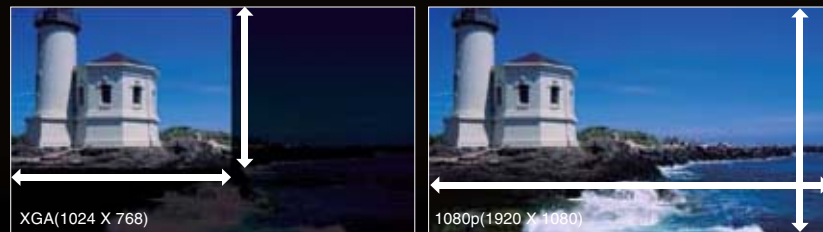

Split (side-by-side) window function brings expression to the next level

The split-screen function of conventional XGA projectors overlap, with the sub-screen in front of the main screen. Our full high-definition panels present perfectly parallel split windows, placing two screens side-by-side. When displays are simultaneous and identical in scale, comparative viewing is clear and effective.