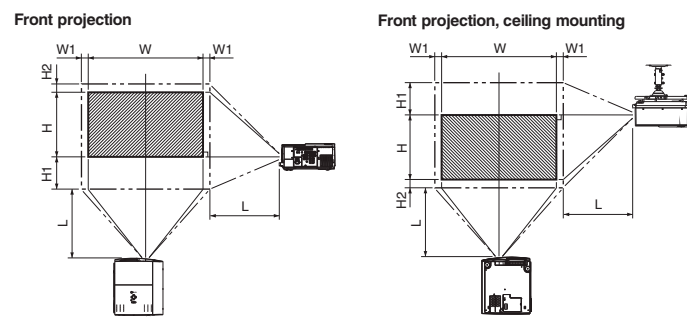

Screen size and projection distance

Refer to the following table to determine the screen size and projection distance.

Screen Size		Projection distance (L)				Lens movable range									
Diagonal size (inch)	Height (H) (cm)	Width (W) (cm)	Shortest (Wide) (m)	Longest (Tele) (m)	H1 (cm)	H2 (cm)	W1 (cm)								
60	152	29	75	52	133	104	2.6	133	3.4	15	38	4	10	3	7
80	203	39	100	70	177	140	3.5	178	4.5	20	51	5	13	4	9
100	254	49	125	87	221	175	4.5	223	5.7	25	63	7	17	4	11
150	381	74	187	131	332	264	6.7	336	8.5	37	94	10	25	7	17
200	508	98	249	174	443	354	9.0	449	11.4	49	125	13	34	9	22
250	635	123	311	218	553	443	11.2	-	-	62	156	17	42	11	28

MITSUBISHI DIGITAL ELECTRONICS AMERICA, INC.
Presentation Products Division
Phone: 888.307.0349
Email: ppdinfo@mdea.com
www.mitsubishi-presentations.com

Available at: **NETWORK Spectrum®**
Call: 301-733-0657
Email: sales@networkspectrum.com
Other products available at:
www.networkspectrum.com/gsaschedule/

More venues. More applications.

Presenting the 1080p, 5000lm Projector