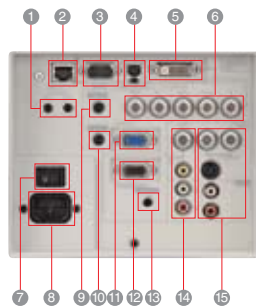

MITSUBISHI ELECTRIC

MULTIMEDIA DATA/VIDEO PROJECTORS

New **FL7000U** **FULL HD 1080** **5000lm** HIGH BRIGHTNESS

Specifications

Model	FL7000U
Display technology	11" 3-LCD (with micro lens)
Resolution	1920 x 1080 (Total 2,073,600 pixels)
Brightness	5000 ANSI lumens
Contrast ratio	1000:1 (on/off)
Projection lens	f=51-64mm, F1.8-2.1
Throw Ratio	2.1 ~ 2.75
Zoom / focus	Motorized Zoom & Focus
Picture size	60" - 250"
Source lamp	220W (Shut Off Time 4000Hrs) with Low mode, 275W (Shut Off Time 2000Hrs) with Standard mode
Computer compatibility	Resolution ; 640 x 400 (Expand) - 1920 x 1080 (Real) - 1600 x 1200 (Compress) Sync on Green available
Video compatibility	NTSC / NTSC 4.43 / PAL (including PAL-M, N) / SECAM / PAL-60, Component Video ; 480i/p (525i/p), 576i/p (625i/p), 720p (750p 50/60Hz), 1080i (1125i 50/60Hz), 1080p (1125p 50/60Hz), (1080i (1250i 50Hz) is not available) SCART (RGB + 1V sync, only Mini D-Sub 15pin Terminal)
Input terminals	PC ; 5 BNC x 1, Mini D-Sub 15pin x 1, DVI-D(with HDCP) x 1, PC Audio ; Stereo mini jack (φ3.5mm) x 2 Video ; RCA x 1 or BNC x 1, S-VIDEO (4pin) x 1 or S-VIDEO Y/C (BNC), Video Audio ; RCA (L/R) x 2
Output terminals	RGB ; Min D-Sub 15 pin x 1, Audio ; Stereo mini jack (φ3.5mm) x 1 (Variable Out)
Communication terminals	LAN (RJ-45) ; x 1 (Projector control), RS-232C ; D-Sub 9pin x 1 (Direct command is available), USB ; x 1 (for Mouse Cursor Control) Wired remote (IN) ; x 1 (φ3.5mm Stereo mini jack), Wired remote (OUT) : x 1 (φ3.5mm Stereo mini jack)
Scanning Rate	H: 15-100kHz V: 50-120Hz, Dot clock: 162MHz (Max)
Audio speaker	10 W Mono
Dimensions (W x H x D)	443 x 207 x 434 mm / 17.4 x 8.1 x 17.1 inch (Including detachable Terminal Cover)
Weight	9.8kg / 21.6lbs (Exclude detachable Terminal Cover)
Power supply	AC100 - 240V, 50/60 Hz