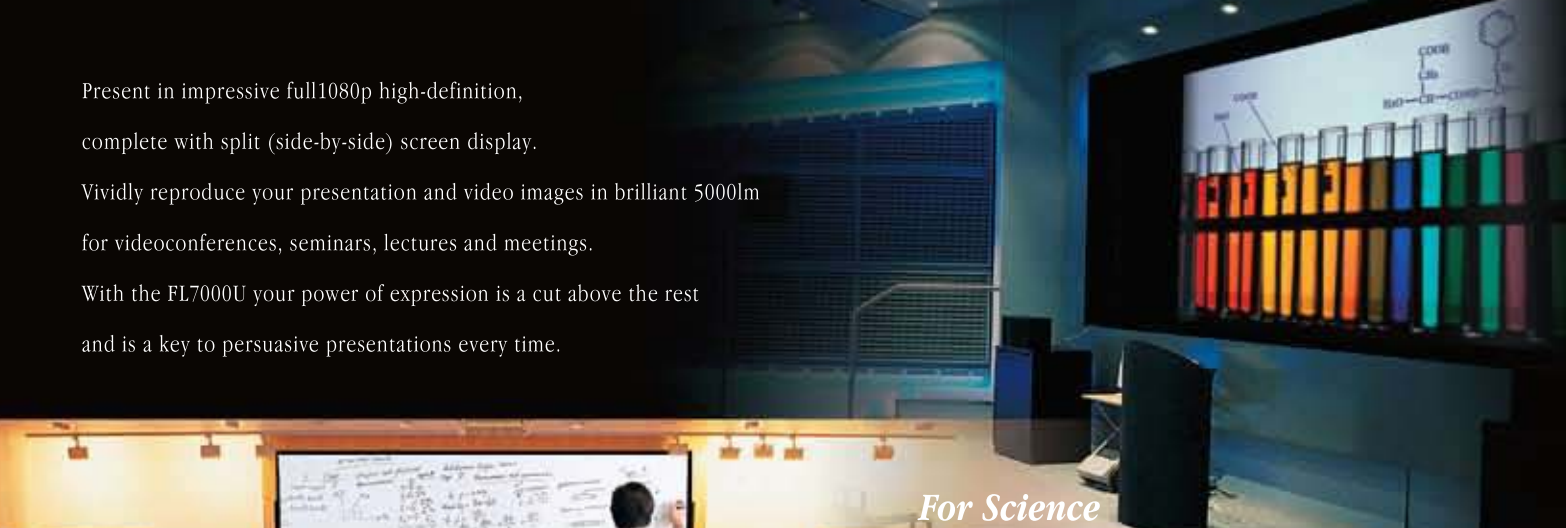

Present in impressive full1080p high-definition, complete with split (side-by-side) screen display.

Vividly reproduce your presentation and video images in brilliant 5000lm for videoconferences, seminars, lectures and meetings.

With the FL7000U your power of expression is a cut above the rest and is a key to persuasive presentations every time.

For Science