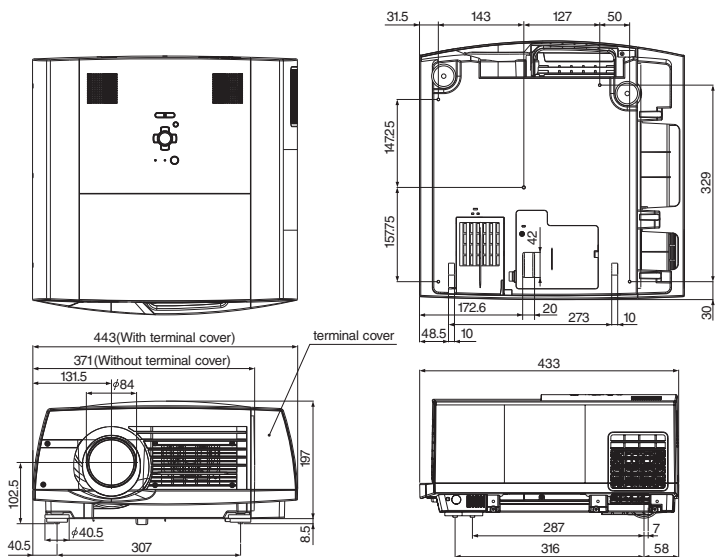

Dimensions (unit: mm, inch)