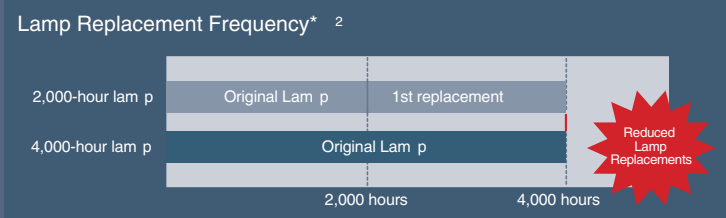

Long 4000hrs Lamp Life

Designed with a lamp temperature controlling system, the FL7000U can support a lamp life of up to 4000 hours* 1. The long life lamp makes dramatic reductions in overall cost of ownership by decreasing the frequency of lamp replacements.