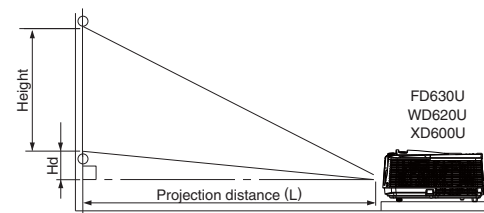

Side view

The above numbers are approximate, and may be slightly different from the actual measurements.

Screen size chart (FD630U)

Diagonal size		Screen (16 : 9)				Distance from screen (L)				Height projected image (Hd)	
inch	cm	Width (W)	Height (H)	Shortest (Wide)	Longest (Tele)	Shortest (Wide)	Longest (Tele)	Shortest (Wide)	Longest (Tele)	inch	cm
40	102	35	89	20	50	47	1.2	71	1.8	6.6	17
60	152	52	133	29	75	71	1.8	107	2.7	9.9	25
80	203	70	177	39	100	96	2.4	144	3.6	13.2	34
100	254	87	221	49	125	120	3.1	180	4.6	16.5	42
150	381	131	332	74	187	182	4.6	271	6.9	24.7	63
200	508	174	443	98	249	243	6.2	362	9.2	33.0	84
250	635	218	553	123	311	304	7.7	453	11.5	41.2	105
300	762	261	664	147	374	365	9.3	-	-	49.5	126

Screen size chart (WD620U)

Diagonal size		Screen (16 : 10)				Distance from screen (L)				Height projected image (Hd)	
inch	cm	Width (W)	Height (H)	Shortest (Wide)	Longest (Tele)	Shortest (Wide)	Longest (Tele)	Shortest (Wide)	Longest (Tele)	inch	cm
40	102	34	86	21	54	48	1.2	72	1.8	6.2	16
60	152	51	129	32	61	73	1.9	110	2.8	9.2	23
80	203	68	172	42	108	98	2.5	147	3.7	12.3	31
100	254	85	215	53	135	123	3.1	184	4.7	15.4	39
150	381	127	323	79	202	186	4.7	277	7.0	23.1	59
200	508	170	431	106	269	248	6.3	370	9.4	30.8	78
250	635	212	538	132	337	311	7.9	463	11.8	38.5	98
300	762	254	646	159	404	373	9.5	-	-	46.2	117