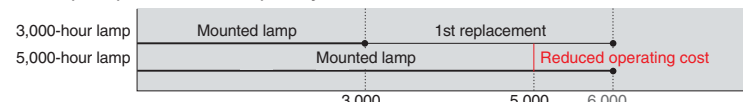

■ Lamp Replacement Frequency*3