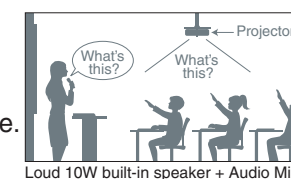

Microphone capability with mixing input audio source

Using the "Audio Mix*7" feature and wireless microphone available on the market, the presenter's voice is reproduced loud and clear in real-time.