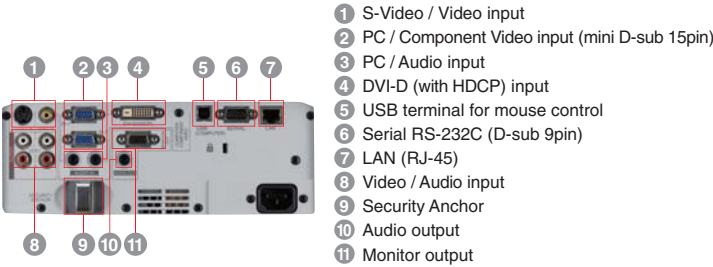

Options

Replacement lamp
VL-TXL650LP

Optional Lens Line-up

Model	Short Throw Zoom Lens OL-XL2550MZ	Long Throw Zoom Lens OL-XL2550LZ	Tele Throw Zoom Lens OL-XL2550TZ
Zoom / Focus	Manual (1.3x)	Manual (1.5x)	Manual (1.5x)
Projection Lens	f=29-37mm F1.7-2.0	f=32-48mm F2.2-2.8	f=48-74mm F2.2-2.7
Throw Ratio	1.8-2.3	1.9-3.0	2.9-4.5