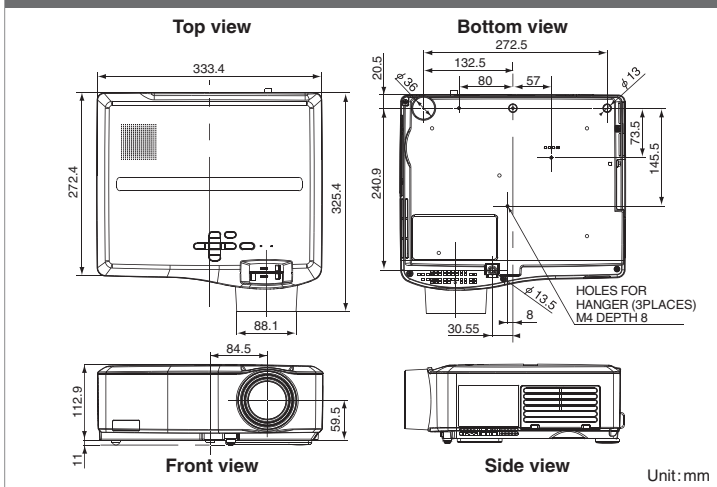

Optional Lens Line-up

Model	Short Throw Zoom Lens OL-XL2550MZ	Long Throw Zoom Lens OL-XL2550LZ	Tele Throw Zoom Lens OL-XL2550TZ
Zoom / Focus	Manual (1.3x)	Manual (1.5x)	Manual (1.5x)
Projection Lens	f=29-37mm F1.7-2.0	f=32-48mm F2.2-2.8	f=48-74mm F2.2-2.7
Throw Ratio	1.8-2.3	1.9-3.0	2.9-4.5

Dimensions

Specifications

Model	WL2650U
Display technology	0.75" 3-LCD (with Micro Lens)
Resolution	1280x800 (total 1,024,000 pixels)
Brightness	3500lm
Contrast	600 : 1 (on/off)
Projection lens	f=24-29mm, F1.7-1.9
Throw ratio	1.47-1.77
Offset axis	40up : 1down (No variable lens shift)
Picture Size	40"-300"
Source lamp	220W (Shut Off Time 4000Hrs) with Low Mode 261W (Shut Off Time 2000Hrs) with Standard Mode
Computer compatibility	640x480 ~ 1920x1080, True: 1280x800, Compressed: 1600x1200 Sync on green available
Video compatibility	NTSC/NTSC4.43/PAL(including PAL-M, N),/SECAM/PAL-60 Component Video: 480i/p(525i/p),576i/p(625i/p),720p(750p 50/60Hz), 1080i(1125i 50/60Hz),1080p(1125p 50/60Hz), SCART(RGB+1V sync)
Digital keystone	Vertical: MAX +/- 35 deg, Horizontal: MAX +/- 25 deg
PC input terminals	PC: Mini D-sub 15pinx2, DVI-D(with HDCP)x1, Audio: Stereo mini(φ3.5)x2
Video input terminals	Video: RCAx1, S-VIDEOx1, Audio: RCA(L,R)x2
Output terminals	Monitor Out: Mini D-sub 15pinx1, Audio: Stereo Mini (φ3.5)x1
Communication terminals	LAN(RJ-45)x1 (for projector control), RS-232C(D-Sub 9pin)x1, USB terminalx1 (for mouse control)
Audio speaker	3W mono
Dimension(WxHxD)	333x113x272mm / 13.0x4.5x10.7inch (excluding height adjustment)
Weight	4.7kg / 10.4lbs
Power supply	AC100 - 240V, 50/60Hz
Optional lamp	VL-TXL650LP
Optional accessories	Ceiling Mount (XL6000CM), Hard Shell Projector Case (XH50-ATAC), Optional lenses: Short Throw (OL-XL2550MZ), Long Throw (OL-XL2550LZ), Tele throw (OL-XL2550TZ)
Warranty	3-Years Parts/Labor, 3-Years Express Replacement Assistance, 1-Year or 500 hours lamp warranty (whichever comes first)