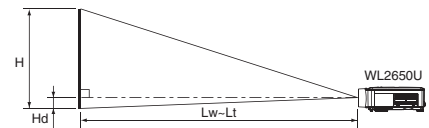

Screen size and Projection distance

As seen from the side

Normal Lens / Screen size chart (WXGA)

Screen			Distance from screen (L)				Height projected image (Hd)				
Diagonal size	Width (W)	Height (H)	Maximum Zoom	Minimum Zoom	Maximum Zoom	Minimum Zoom	Maximum Zoom	Minimum Zoom			
inch	cm	inch	cm	inch	cm	inch	m	inch	cm		
40	102	34	86	21	54	49	1.2	59	1.5	0.5	1
60	152	51	129	32	81	74	1.9	90	2.3	0.8	2
80	203	68	172	42	108	100	2.5	121	3.1	1.1	3
100	254	85	215	53	135	125	3.2	151	3.8	1.3	3
150	381	127	323	79	202	189	4.8	228	5.8	2.0	5
200	508	170	431	106	269	252	6.4	305	7.7	2.6	7
250	635	212	538	132	337	315	8.0	381	9.7	3.3	8
300	762	254	646	159	404	379	9.6	-	-	3.9	10

Option Lens / Screen size chart (WXGA)

Screen			OL-XL2550MZ				OL-XL2550LZ				OL-XL2550TZ				
Diagonal size	Width (W)	Height (H)	Distance from screen (L)		Height projected image (Hd)		Distance from screen (L)		Height projected image (Hd)		Distance from screen (L)		Height projected image (Hd)		
			Maximum Zoom	Minimum Zoom	Maximum Zoom	Minimum Zoom	Maximum Zoom	Minimum Zoom	Maximum Zoom	Minimum Zoom					
inch	cm	inch	cm	inch	cm	inch	cm	inch	cm	inch	cm	inch	cm	inch	cm
40	102	34	86	21	54	58	1.5	75	1.9	0.5	1	-	-	-	-
60	152	51	129	32	81	89	2.3	114	2.9	0.8	2	97	2.5	151	3.8
80	203	68	172	42	108	119	3.0	152	3.9	1.1	3	130	3.3	203	5.2
100	254	85	215	53	135	149	3.8	191	4.9	1.3	3	163	4.2	254	6.5
150	381	127	323	79	202	224	5.7	287	7.3	2.0	5	246	6.3	389	9.7
200	508	170	431	106	269	300	7.8	384	9.8	2.6	7	329	8.5	511	13.0
250	635	212	538	132	337	375	9.5	-	-	3.3	8	412	10.6	-	-
300	762	254	646	159	404	453	11.5	-	-	3.9	10	495	12.8	-	-

The above numbers are approximate, and may be slightly different from the actual measurements.

Available at: **NETWORK Spectrum®**

Call: 301-733-0657

Email: sales@networkspectrum.com

Other products available at:

www.networkspectrum.com/gaschedule/

MITSUBISHI DIGITAL ELECTRONICS
AMERICA, INC.

Presentation Products Division
Phone: 888.307.0349
Email: ppdinfo@mdea.com
www.mitsubishi-presentations.com