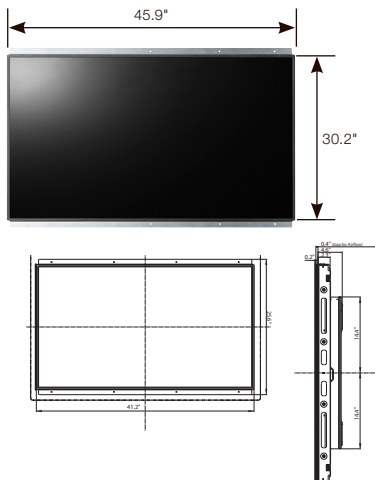

460DR 460DRn

46" Outdoor LCD Panels

Features

High Brightness, High Contrast

1500 nits brightness and 3500:1 contrast ratio assure excellent visibility even in bright outdoor environments.

Customizable

The DR series lends itself to a variety of custom applications, such as menu sign boards and movie theater displays.

Enhanced Connectivity

Professional-level connectivity includes VGA, DVI, BNC, CVBS, S-Video, Component and HDMI.

Network Connectivity

The 460DRn offers network connectivity, so you can control content more easily over your network. It also means you don't need a dedicated CPU installed at each display's location.

Coming Soon

The 70" and 82" DR/DRn displays will be available in early 2009.

460DRn Dimensions

Specifications

Specifications		460DR	460DRn	
Panel	Diagonal Size	46"	46"	
	Type	S-PVA (DID)	S-PVA (DID)	
	Resolution	1366 x 768	1366 x 768	
	Pixel Pitch (H x V)	0.7455 x 0.7455	0.7455 x 0.7455	
	Brightness (Typ.)	1500 cd/m²	1500 cd/m²	
	Contrast Ratio	3500:1	3500:1	
	Viewing Angle (H/V)	178°/178°	178°/178°	
	Response Time (G-to-G)	8 ms	8 ms	
	Color Space (CIE1931)	50%	50%	
	Connectivity	PC inputs	VGA/DVI/BNC	VGA/DVI/BNC
Video Inputs		CVBS/S-Video/Component/HDMI	CVBS/S-Video/Component/HDMI	
Power	Power Consumption (Max)	330W	400W	
	Power Consumption at Stand-by (Max)	1W (Energy Saving ON)/5W (Energy Saving OFF)	1W (Energy Saving ON)/5W (Energy Saving OFF)	
	Power Supply	AC 100 - 240 V (+/-10%), 50/60 Hz	AC 100 - 240 V (+/-10%), 50/60 Hz	
Mechanical Spec	VESA Mount	600 x 400 mm	600 x 400 mm	
	Weight (Set/Package)	57.3 lbs./67.7 lbs.	57.3 lbs./67.7 lbs.	
	Dimension (W/O Stand)	41.2" x 25.6" x 4.6"	25.6" x 41.2" x 4.6"	
	Packing Dimension	45.9" x 30.2" x 11.4"	45.9" x 30.2" x 11.4"	
	Bezel Width	11 mm (Panel)	11 mm (Panel)	
Operation	Operating Temperature	TBD	TBD	
	Humidity	TBD	TBD	
	MTBF	50,000 hrs.	50,000 hrs.	
	Regulations	Safety: UL, CSA, NOM EMC: FCC Ergonomics & Environments (option): TCO'95, TCO'99	Safety: UL, CSA, NOM EMC: FCC Ergonomics & Environments (option): TCO'95, TCO'99	
Feature	Special Features	- Kit type - Air Conditioner or Air Conditioner Guide supported	- Kit type - Air Conditioner or Air Conditioner Guide supported	
Network	Operating System	N/A	Windows XP Embedded	
	Software	N/A	Maginfo Pro-Extension	
	CPU	N/A	AMD Athlon64 X2 3400+ (1.8GHz, Dual Core)	
	Cache	N/A	256KB (L1), 1MB (L2)	
	N/B	N/A	AMD RS690T	
	S/B	N/A	AMD SB600	
	GPU	N/A	AMD RS690T (IGP)	
	FDM	N/A	4GB	
	Memory	N/A	SEC DDR2 1GB (Single Channel)	
	Ethernet	N/A	Marvell 88E8055 Gigabit LAN	
	USB	N/A	3 USB	
	VGA Out	N/A	1 VGA Out	
	Audio Codec	N/A	Realtek ALC262	
	Maginfo features	N/A	- Contents Play (Photo, Movie, Music, Offices, PDF, Flash, Web Page, Text, Input sources) - Contents scheduler - MDC via Network - Diagnosis (Lamp, Temperature, Fan, etc.) - Network System information - Asset management - Global Network	
Package Contents	Manuals	Quick Setup Guide, Warranty Card, Users Guide	Quick Setup Guide, Warranty Card, Users Guide	
	Cables	D-sub cable, Power Cord	D-sub cable, Power Cord	
	Others	Remote Control, Batteries, BNC to RCA Adapter Jack	Remote Control, Batteries, BNC to RCA Adapter Jack	
Green Management	Emission Standard	EMC	EMC	
	RoHS Compliant	■	■	
	Energy Star Compliant	■	■	
	Product Recyclability	CCFL panel contains mercury, please dispose of properly	CCFL panel contains mercury, please dispose of properly	
	Packaging Recyclability	Packing materials recyclable	Packing materials recyclable	

Available at: NETWORK Spectrum®

Call: 301-733-0657

Email: sales@networkspectrum.com

Other products available at:

www.networkspectrum.com/gaschedule/