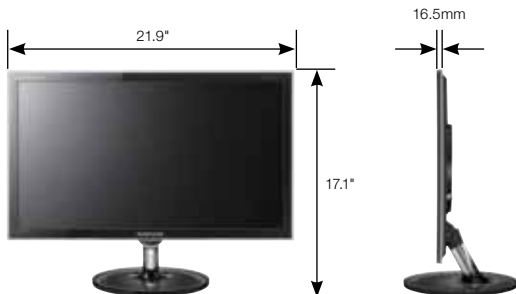

Specifications

PX2370

Display	Screen Size	23"
	Brightness (Typical)	250 cd/m²
	Contrast Ratio (Typical)	Mega Dynamic Contrast Ratio: 5,000,000:1, Static Contrast Ratio: 1000:1
	Resolution	1920 x 1080
	Response Time (Typical)	2ms (G2G)
	Viewing Angle (Horizontal/Vertical)	170°/160° (CR>10)
	Color Support	16.7M
Signal Input	Video Signal	Analog RGB/DVI/HDMI
	Sync. Signal	Separate H/V, Composite, SOG
	Connector	DVI-I (Digital & Analog) x 1/HDMI x 1/Audio out/ Optical out
Power	Power Consumption	Typical 25W
	Stand By Power (DPMS)	Typical 0.3W
	Type	12V/3A External Adaptor
Feature	Plug & Play	Supported
	Mac Compatibility	Supported
	Cabinet Color	Black
	Optional Accessory	DVI cable
	Special Feature	Magic Lux, Magic ECO, Magic Return, Magic Angle, MagicBright 3, Off Timer, Image Size Color Effect, Customized Key, MagicWizard and MagicTune with Asset Management, Windows 7 Certification, Safe Mode (Downscaling in UXGA)
Dimension	Product Dimension (With Stand, W x H x D)	21.9" x 17.1" x 9.2"
	Product Dimension (Without Stand, W x H x D)	21.9" x 13.3" x 1.0"
	Shipment Dimension (W x H x D)	24.8" x 19.1" x 5.9"
Weight	Product Weight	9.0 lbs.
	Shipment Weight	13.2 lbs.
Stand	Type	Simple
	Function	Tilt
Green Management	RoHS Compliant	■
	Mercury Free in LED	■
	Energy Star Compliant	■
	Packaging Recyclability	All packaging materials are recyclable

PX2370 Dimensions

Product Information: 1-866-542-7214 samsung.com/monitor

Product Support: 1-800-SAMSUNG

©2010 Samsung Electronics America, Inc. Samsung is a registered mark of Samsung Electronics Corp., Ltd. Specifications and design are subject to change without notice. See www.samsung.com for detailed information. Printed in USA. MON-PX2370DSHT-Feb10T