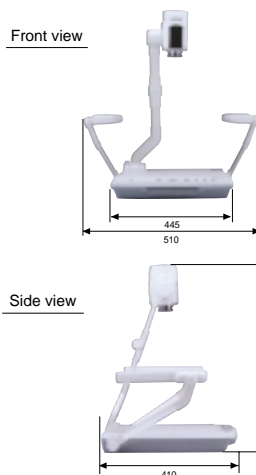

Dimension

Option

www.samsungpresenter.com

Design and specifications are subject to change without notice.

TECHWIN

SAMSUNG TECHWIN CO., LTD
145-3 Sangdaewon 1-Dong, Jungwon-Gu,
Sunngnam, Kyungki-Do, Korea 462-121
TEL:82-31-740-8137-8141 FAX:82-31-740-8145

SAMSUNG OPTO-ELECTRONICS AMERICA, INC.
ELECTRONIC IMAGING DIV.
40 Seaview Drive, Secaucus N.J. 07094, U.S.A
TEL:201-902-0347 FAX:201-902-9342

Available at: **NETWORK Spectrum®**

Call: 301-733-0657

Email: sales@networkspectrum.com

Other products available at:

www.networkspectrum.com/gsaschedule/