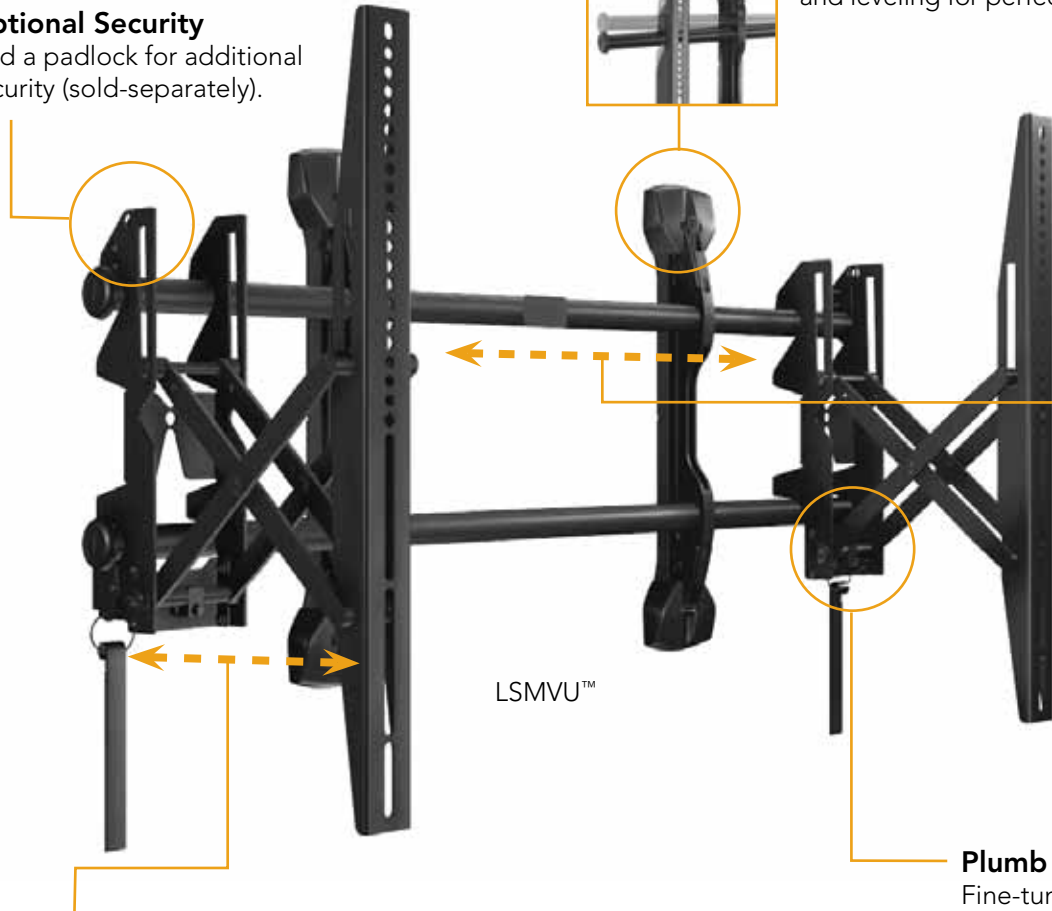

CREATE DYNAMIC VIDEO WALLS

with Fusion Pull-Out Mounts

The new FUSION Series Pull-Out mounts extend 7" (178 mm) for easy cable access and servicing in hard-to-reach installations – even on the centermost screen of a video wall matrix. Inspired by installer feedback, the mounts include a variety of features to make installation and maintenance of multi-screen configurations a breeze. Ideal for 2 x 2 video walls or larger, up to 47" screen sizes for M-series, and 63" screens for L-series.

Optional Security

Add a padlock for additional security (sold-separately).

ControlZone™

Leveling provides post-installation height and leveling for perfect alignment.

ClickConnect™

Provides an audible click when the screens safely engage with the mount.

Centerless™

Post-installation lateral shift allows screens to slide apart and back together to simplify installation and maintenance.

Plumb Adjustment

Fine-tuning of plumb adjustment ensures the screens are perfectly vertical, even if the wall is not.

Pull-Out Extension

Extends from 3.7" (94mm) to 10.7" (272mm) to allow cable access for installation and servicing of video walls, digital signage, and single-screen recessed applications.

MSMVU™

LSMVU™

SPECIFICATIONS