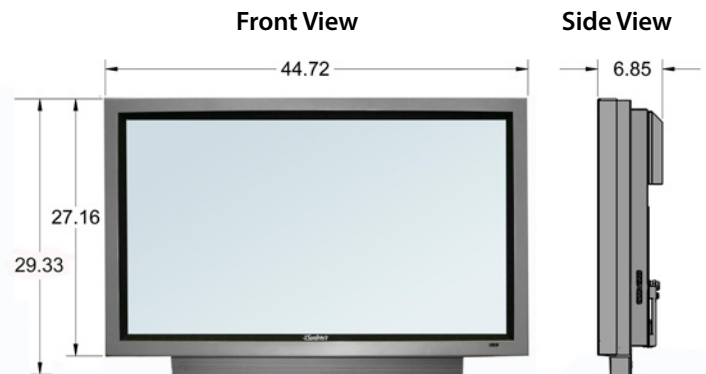

Dimensions with detachable speaker module.
All measurements are in inches

Optional Accessories

SB-WM46	Articulating wall mount with tilt and swivel, arm and pan. Dual arm articulation extends to 21". Customized to fit--includes stainless steel and/or zinc-plated hardware.
SB-WM46NA	Wall mount with tilt--non articulating. Customized to fit--includes stainless steel and/or zinc-plated hardware.
SB-CM46A12	Ceiling mount with tilt. Includes adjustable extension column provides up to 6" above unit to ceiling in <u>above unit</u> to ceiling in 1" increments without disassembly, and speed connect ceiling plate. Meets VESA standards.
SB-DP46XA	Deck/Planter pole (Requires purchase of wall mount SB-WM46 or SB-WM46NA). Special order item.
SB-FMT32	RadioFM™ transmits audio from TV to FM radio
SB-TS46	Removable table top stand. TV with table top stand is 30.58" H x 11.70"D; 9.5 lbs.
SB-DC461	Outdoor TV dust cover

Available at: NETWORK Spectrum®

Call: 301-733-0657

Email: sales@networkspectrum.com

Other products available at:

www.networkspectrum.com/gaschedule/