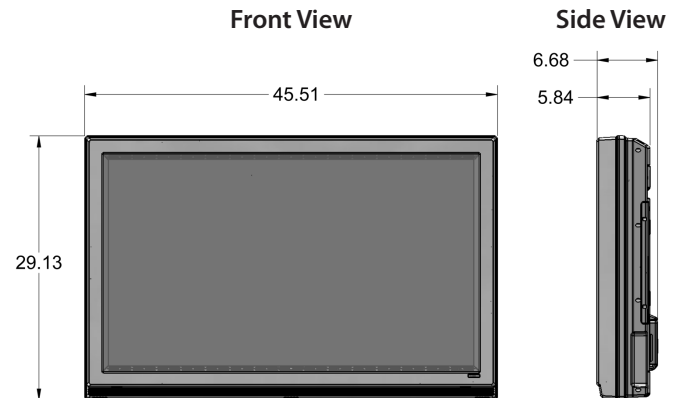

### Specifications

LCD Screen	46-inch diagonal TFT Active Matrix
Resolution	1920 x 1080 full-HD 1080p
Aspect Ratio	16:9
Contrast Ratio	4000:1
Viewing Angle	176° x 176°
Response Time	8.0 milliseconds
TV formats	1080p, 1080i, 720p, 480p, 480i
Input Connectors:	
RF	Antenna/CATV (ATSC/QAM/NTSC) x1
HDMI	HDMI™ Input x4
Video Composite	S-Video x1 and Composite Video x1, L/R Audio Inputs x1
Video Component	YPbPr plus Stereo Audio x2
PC	15-pin D-sub VGA plus Stereo Audio
Control Set	Discrete IR Control, Concealed IR Window, RS232 Optional
Audio Out	TosLink Digital Optical x1
Speakers	20-watt Built-in Speakers
Exterior	Outdoor rated ASA plastic resin
Input Power	100-240 VAC, 50-60 Hz 4.0 A Max
Operating Temp.	-24° to 122° F. (-31° to 50° C.) *
Non-op. Temp. (Off-mode with power applied)	-24° to 140° F. (-31° to 60° C.) The non-operating temperature feature requires power to be applied
Accessories Included	Water-resistant remote control
TV Dimensions	45.51" W x 29.13" H x 6.68" D
Shipping Dimensions	52" W x 42" H x 13" D
Weight	80.0 lbs.
Shipping Weight	127.0 lbs.
Warranty	One-year, in-factory, parts and labor

All measurements are in inches